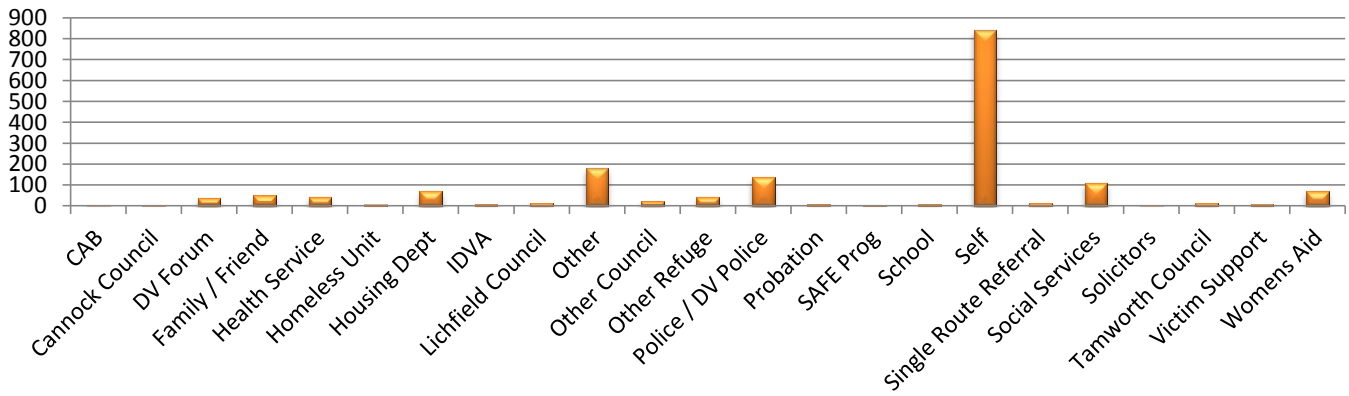

Helpline Annual Statistics - 2010/2011

Total number of calls: 1716

Number of children: 1291

Ethnicity

Age Range

16 - 20 21 - 30 31 - 40 41 - 50 51 - 60 61 +

Perpetrator

Child Ex-husband Ex-partner Husband
Neighbour Other Parent Partner
Sibling Step-parent

Area From

Calls from rural area: 29

Action

Referral Agency

General

- Social Services Involved
- Child Protection
- Drugs
- Alcohol

Refuge Space Not Offered

- No space
- No recourse
- Another refuge
- Excluded
- High needs