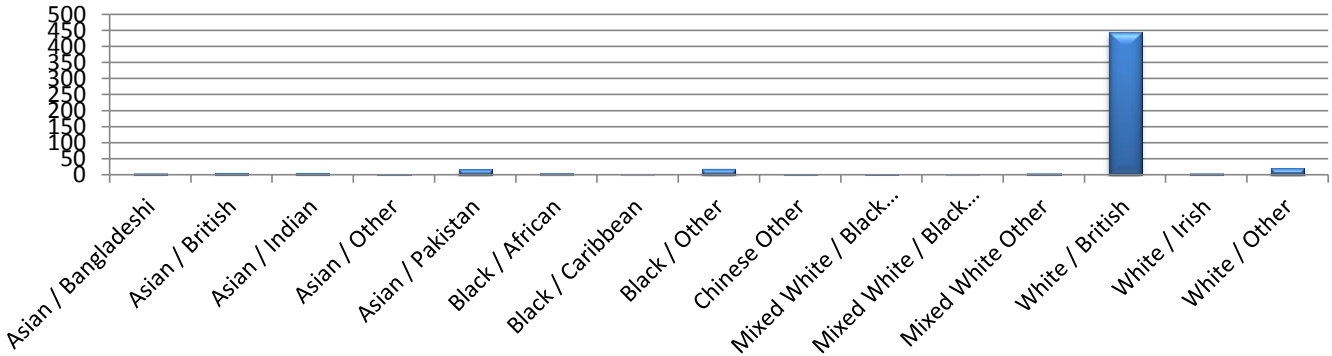

Helpline Annual Statistics - 2010/2011

Total number of calls: 1716

Number of children: 1291

Ethnicity

Age Range

16 - 20 21 - 30 31 - 40 41 - 50 51 - 60 61 +

Perpetrator

Child Ex-husband Ex-partner Husband
Neighbour Other Parent Partner
Sibling Step-parent