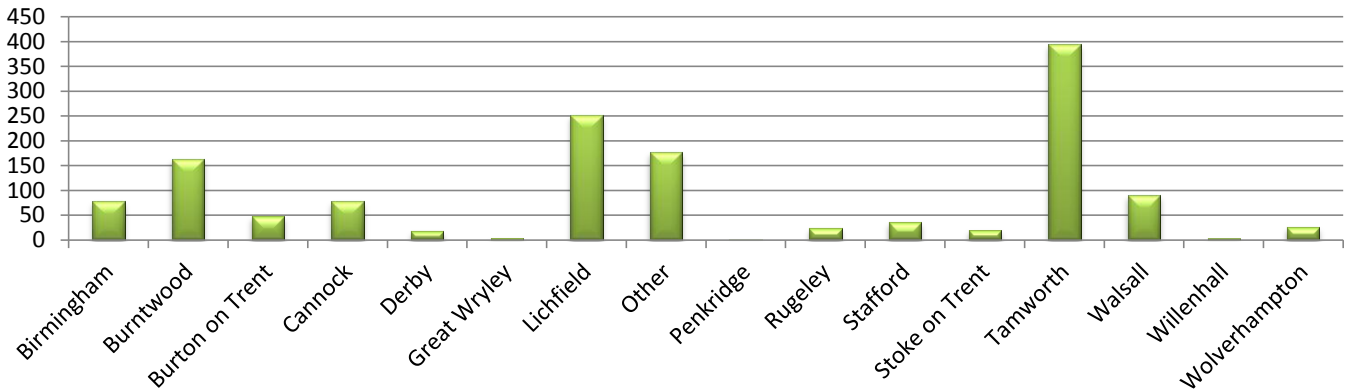

Helpline Annual Statistics - 2010/2011

Total number of calls: 1716

Number of children: 1291

Ethnicity

Age Range

16 - 20 21 - 30 31 - 40 41 - 50 51 - 60 61 +

Perpetrator

Child Ex-husband Ex-partner Husband
Neighbour Other Parent Partner
Sibling Step-parent

Area From

Calls from rural area: 29

Action

Referral Agency

General

- Social Services Involved
- Child Protection
- Drugs
- Alcohol

Refuge Space Not Offered

- No space
- No recourse
- Another refuge
- Excluded
- High needs