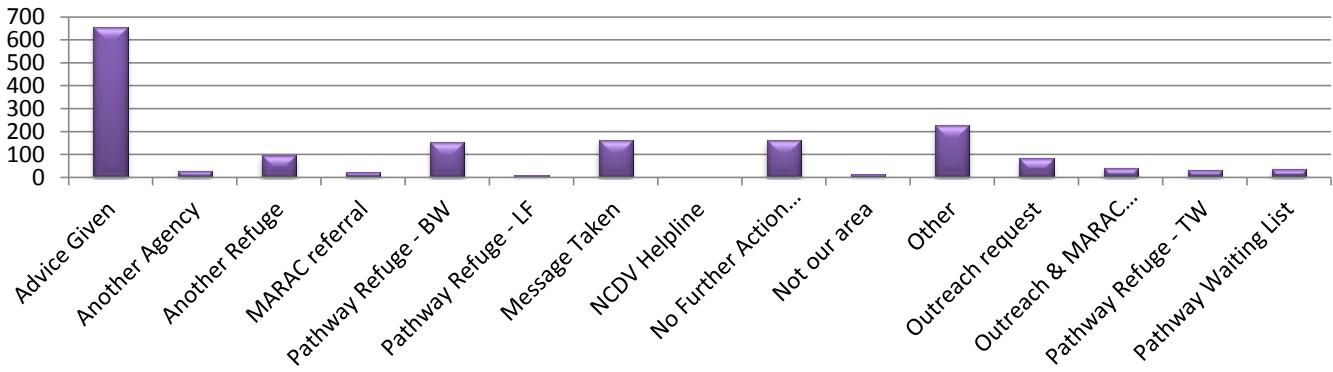

Helpline Annual Statistics - 2010/2011

Total number of calls: 1716

Number of children: 1291

Ethnicity

Age Range

16 - 20 21 - 30 31 - 40 41 - 50 51 - 60 61 +

Perpetrator

Child Ex-husband Ex-partner Husband
Neighbour Other Parent Partner
Sibling Step-parent

Area From

Calls from rural area: 29

Action

Referral Agency

General

- Social Services Involved
- Child Protection
- Drugs
- Alcohol

Refuge Space Not Offered

- No space
- No recourse
- Another refuge
- Excluded
- High needs